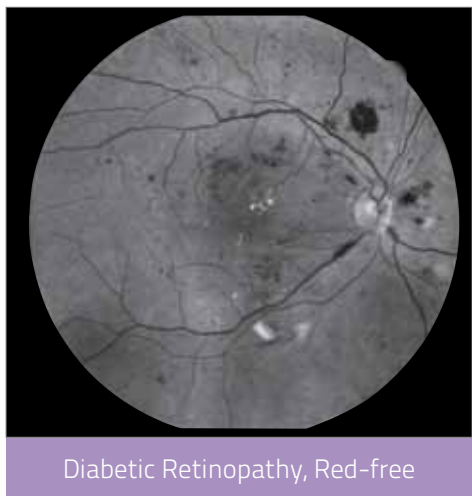

eidon

centervue

www.centervue.com
info@centervue.com