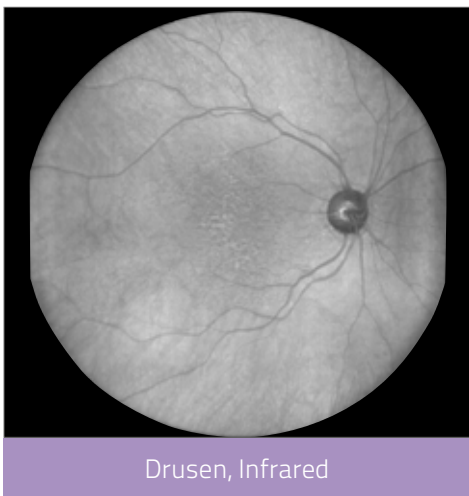

eidon

centervue

www.centervue.com
info@centervue.com