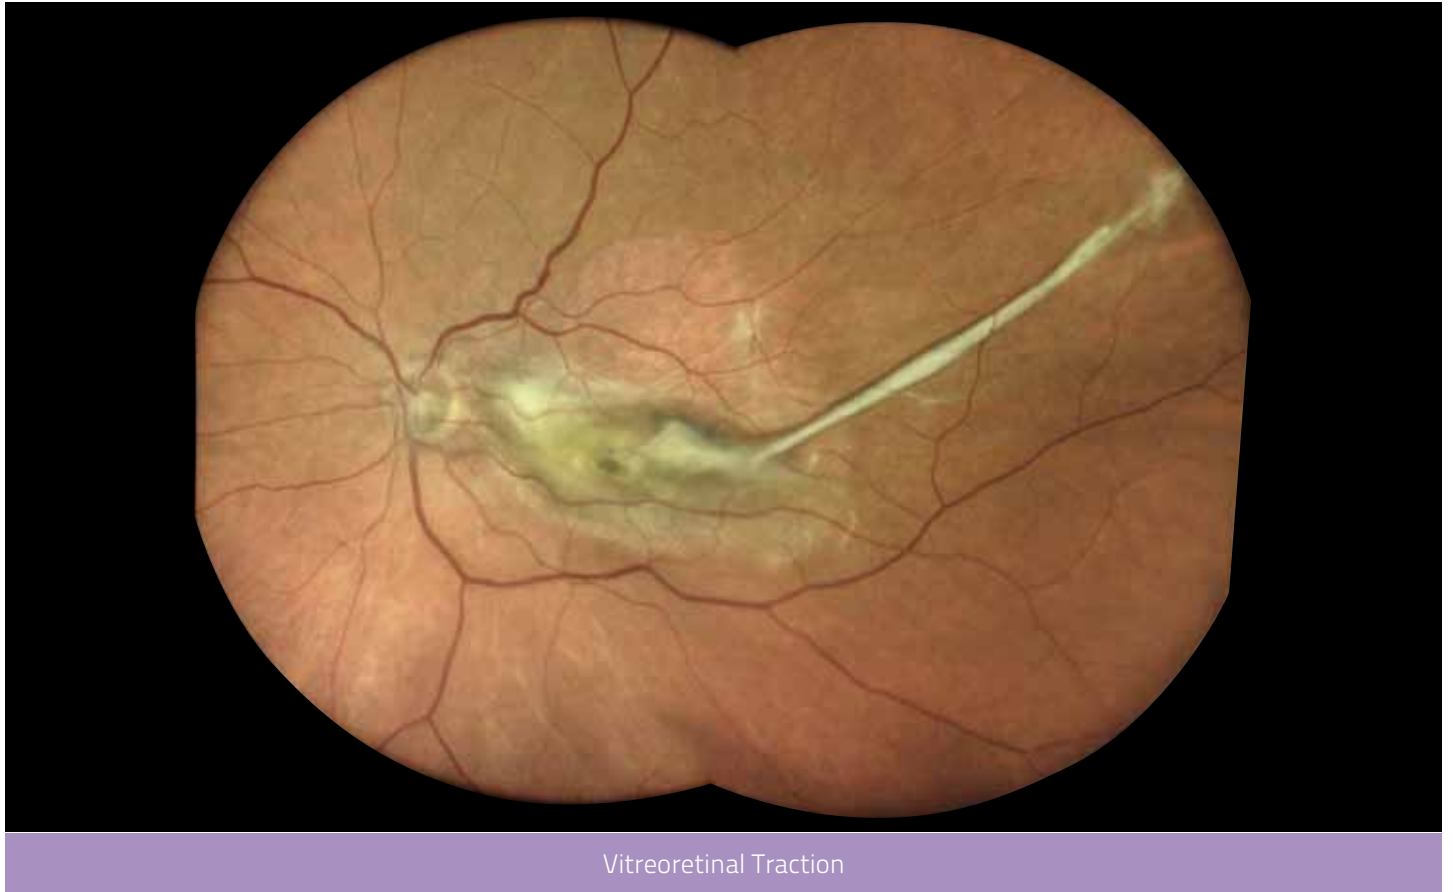

eidon

centervue

www.centervue.com
info@centervue.com